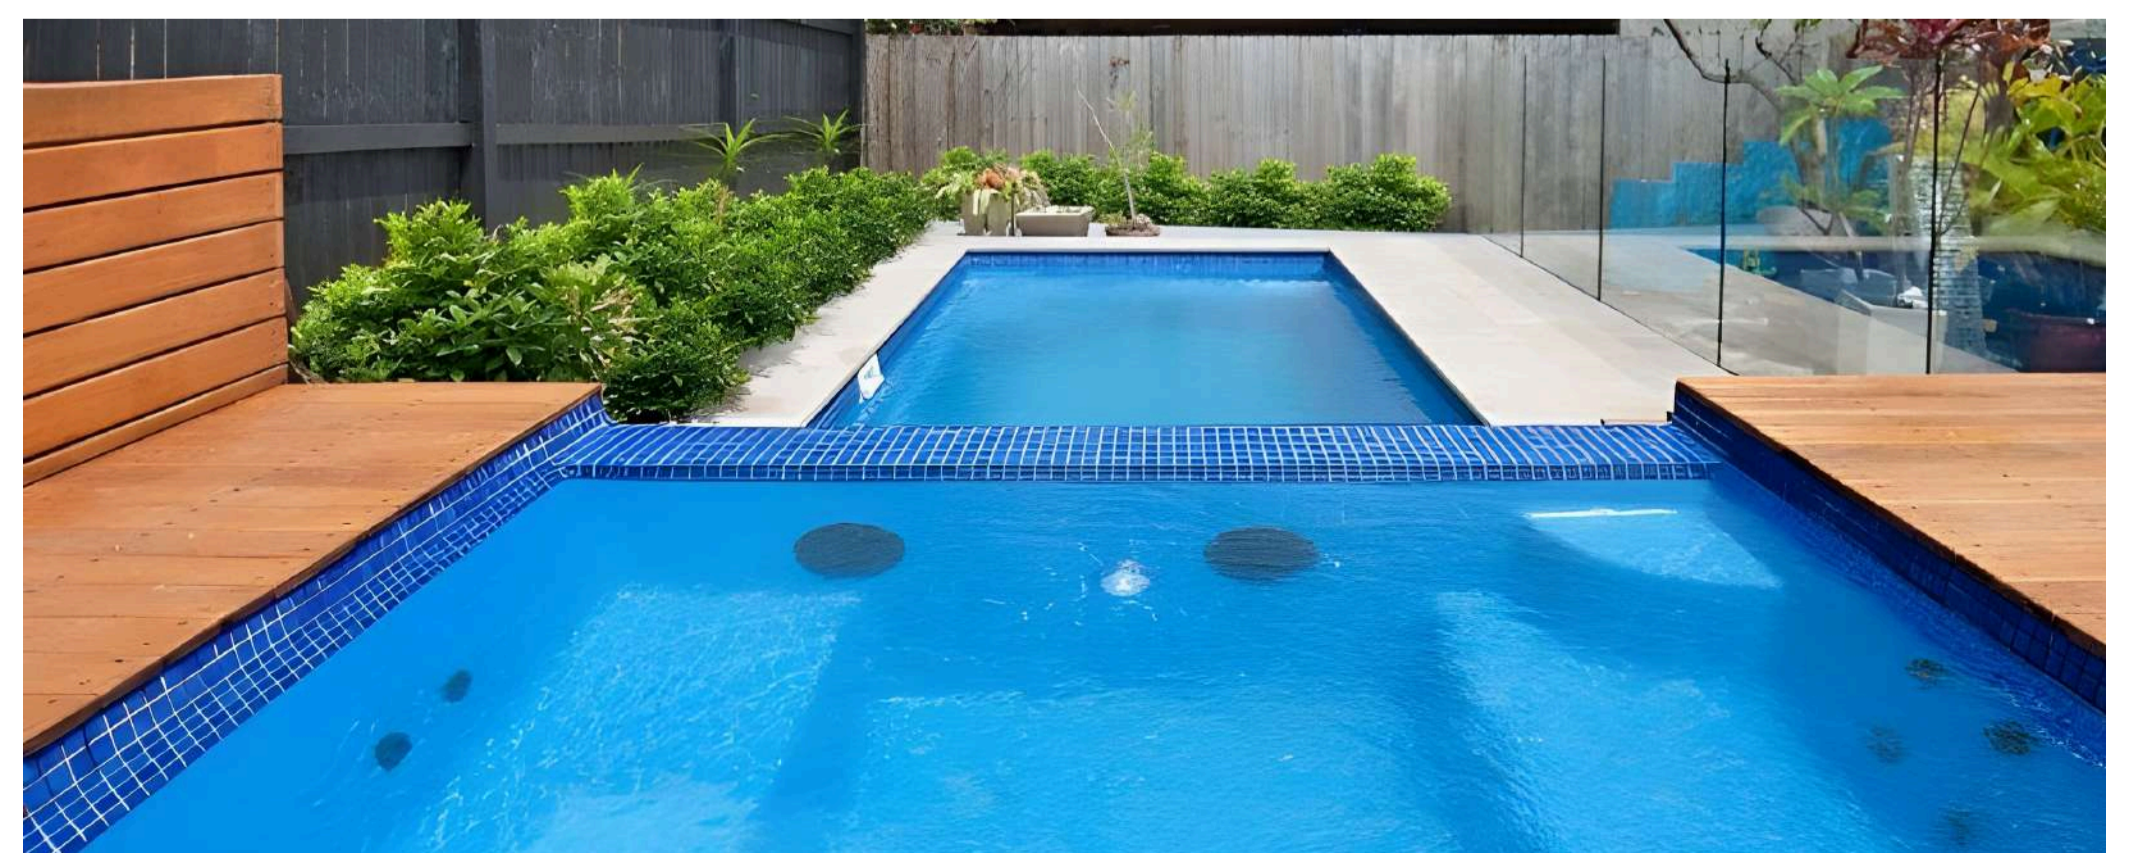

REBECCA + AMIE

The Rebecca–Amie Combination represents the pinnacle of contemporary outdoor design — where seamless luxury meets intelligent functionality. By pairing the elegant Rebecca frame (6.0 m x 2.5 m, depth 1.3–1.89 m) with the Amie spa frame (1.8 m x 2.3 m, depth 0.82 m), this design delivers a sophisticated dual-zone experience unlike any standard pool layout.

The result is a refined retreat that transitions effortlessly from invigorating swims to tranquil relaxation. Clean lines, perfectly balanced proportions, and complementary depths create a unified aesthetic that elevates any outdoor space.

Crafted with precision and purpose, the Rebecca–Amie combination embodies the essence of elevated living — a statement piece designed for those who value style, comfort, and connection.

PROFILES