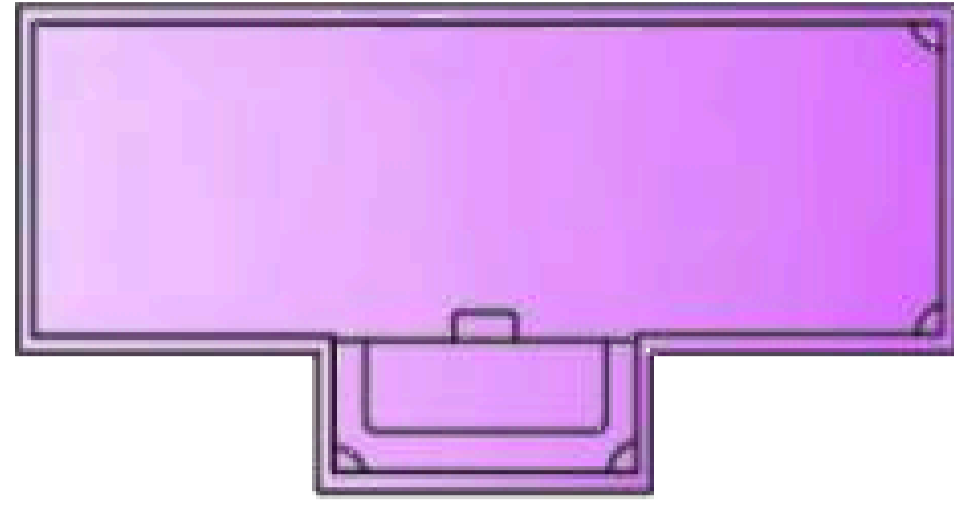

The Tania is a beautifully balanced medium-sized pool that combines clean geometry with practical design. Measuring up to 6.0 m in length and 2.5 m in width, with a depth of 1.3 m, the Tania offers generous space for swimming, leisure, and entertaining.

Sophisticated yet understated, the Tania captures the essence of relaxed Australian living – a pool designed for style, comfort, and everyday enjoyment.

SIZES

Length	Width	Depth
6.0m	2.5m	1.3m
5.0m	2.5m	1.3m
4.0m	2.5m	1.3m

PROFILE

Lifestyle Pool Range - Sloped Bottom

Length	Width	Deep End	Shallow End
10.45m	4.40m	1.83m	1.08m
9.00m	4.40m	1.76m	1.16m
8.00m	4.40m	1.72m	1.20m
7.00m	4.40m	1.62m	1.20m

Collaroy Range

Length	Width	Deep End	Shallow End
10.00m	4.20m	1.74m	0.92m
8.20m	4.20m	1.82m	1.20m

Federation Range

Length	Width	Deep End	Shallow End
11.00m	4.30m	1.68m	1.10m
9.00m	3.42m	1.62m	0.90m

Lifestyle Pool Range - Sloped Bottom

Length	Width	Depth
25.20m	4.00m	1.20m
20.20m	4.00m	1.20m
15.20m	4.00m	1.20m
12.20m	4.00m	1.20m
8.00m	4.00m	1.20m
6.50m	3.20m	1.20m