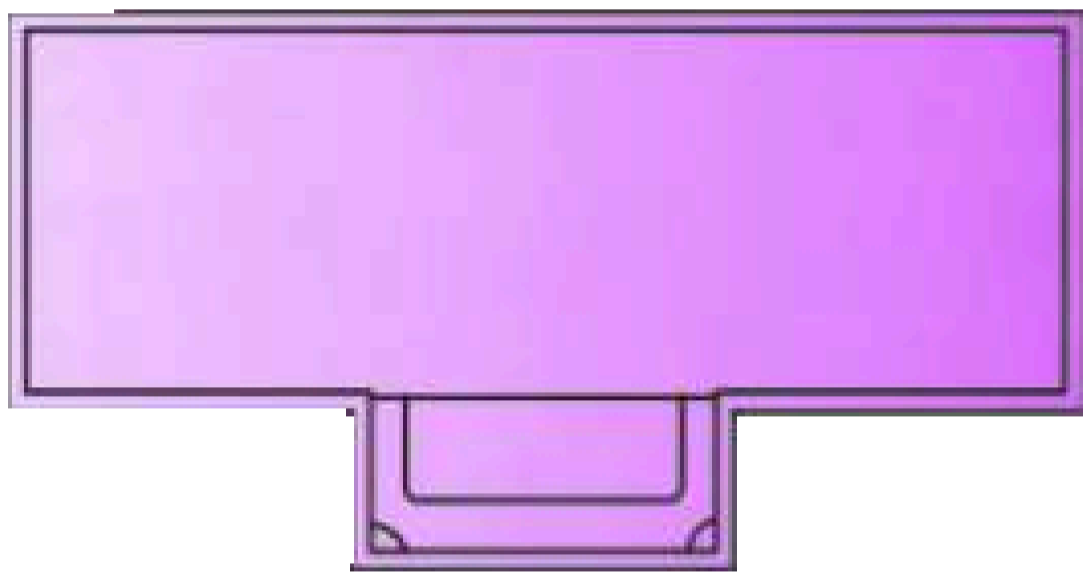

Sophisticated yet understated, the Tania captures the essence of relaxed Australian living – a pool designed for style, comfort, and everyday enjoyment.

SIZES

Length	Width	Depth
6.0m	2.5m	1.3m
5.0m	2.5m	1.3m
4.0m	2.5m	1.3m

PROFILE

Lifestyle Pool Range - Sloped Bottom

Length	Width	Deep End	Shallow End
10.45m	4.40m	1.83m	1.08m
9.00m	4.40m	1.76m	1.16m
8.00m	4.40m	1.72m	1.20m
7.00m	4.40m	1.62m	1.20m

Collaroy Range

Length	Width	Deep End	Shallow End
10.00m	4.20m	1.74m	0.92m
8.20m	4.20m	1.82m	1.20m

Federation Range

Length	Width	Deep End	Shallow End
11.00m	4.30m	1.68m	1.10m
9.00m	3.42m	1.62m	0.90m

Lifestyle Pool Range - Sloped Bottom

Length	Width	Depth
25.20m	4.00m	1.20m
20.20m	4.00m	1.20m
15.20m	4.00m	1.20m
12.20m	4.00m	1.20m
8.00m	4.00m	1.20m
6.50m	3.20m	1.20m