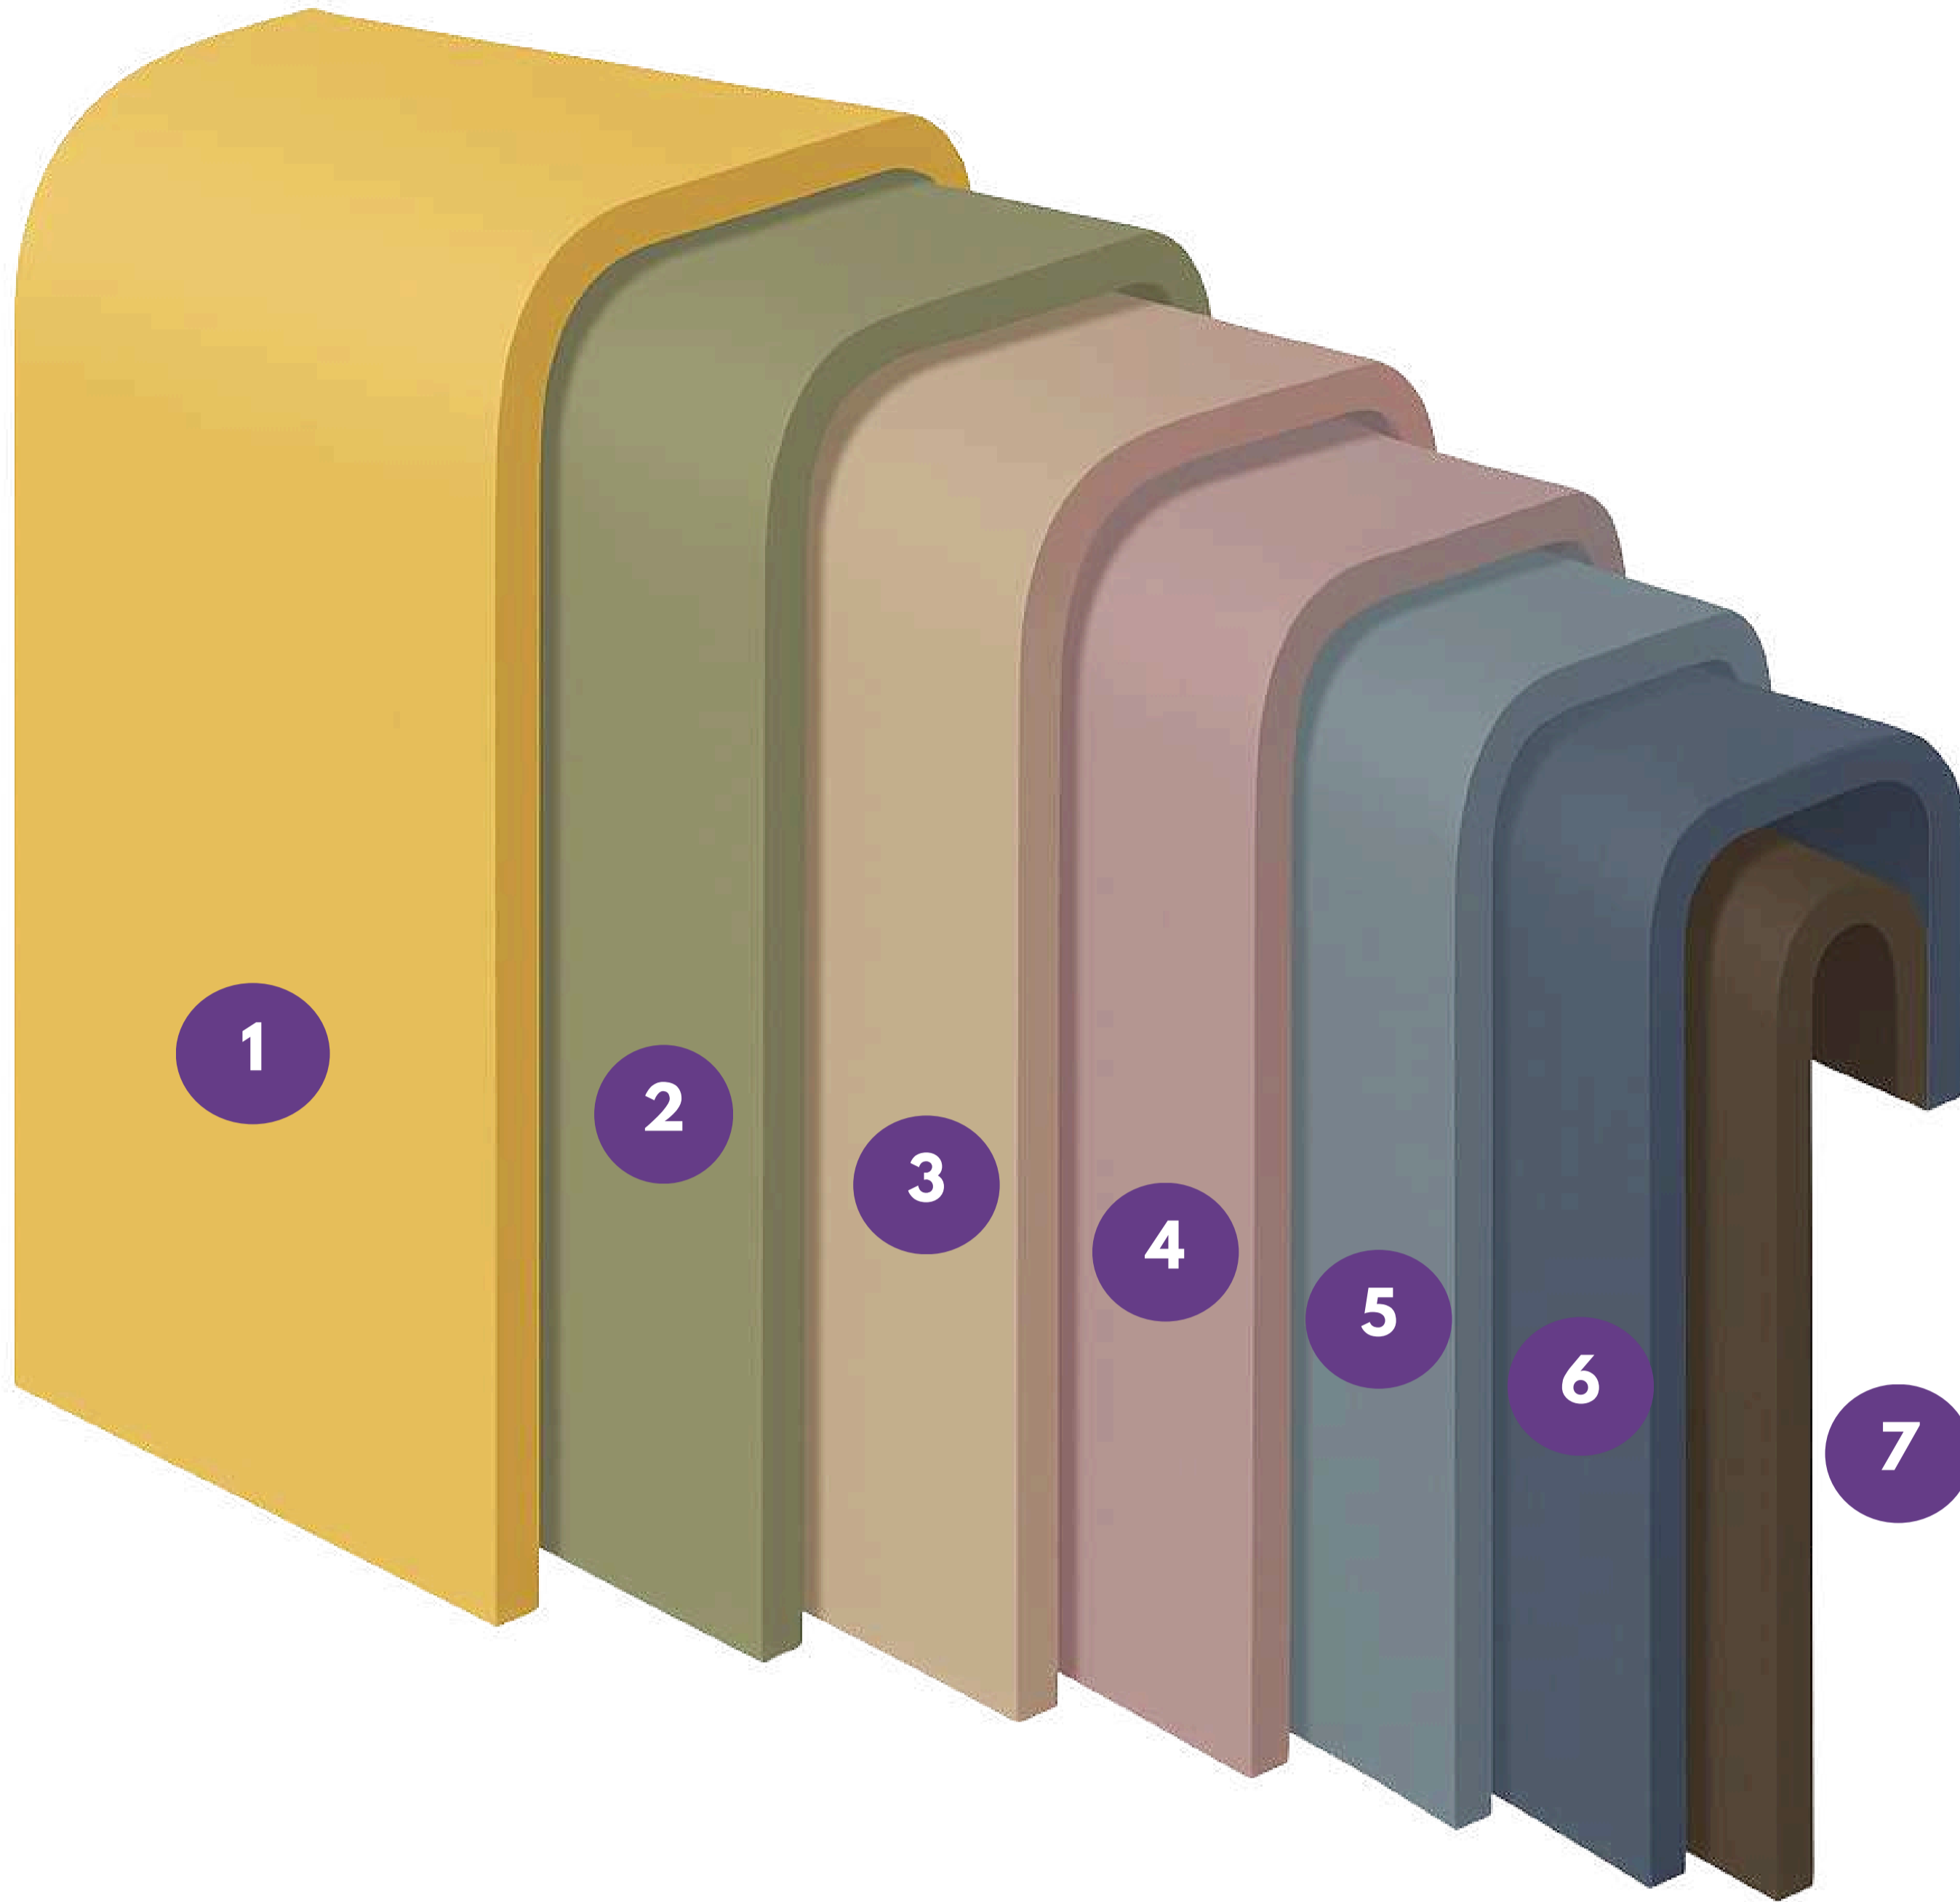

Our Fibreglass